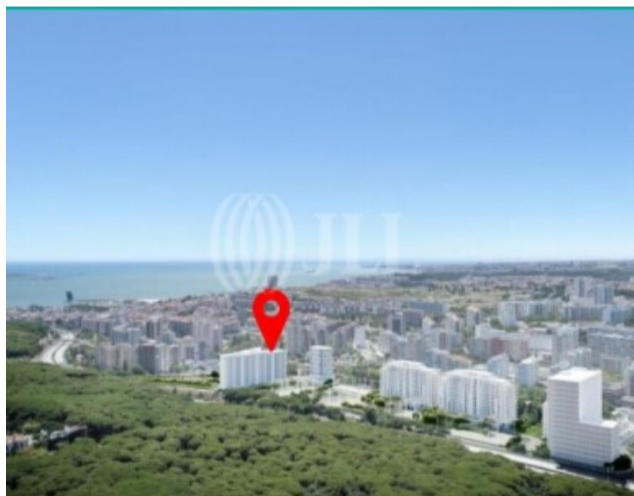

€795,000

Ref: JL-95789

3-bedroom apartment with 143 m<sup>2</sup> of gross private area, balcony, river view, garage and storage room, in the Vista Mirrear condominium, in Miraflores, Algés, Lisbon. The apartment com...

## Property Description

3-bedroom apartment with 143 m<sup>2</sup> of gross private area, balcony, river view, garage and storage room, in the Vista Mirear condominium, in Mirafleres, Algés, Lisbon.

The apartment comprises a living room with a fully equipped open kitchen, a 30 m<sup>2</sup> south-facing balcony with river view, a guest bathroom, a full bathroom, two bedrooms and an en-suite.

It also has two parking spaces.

The Vista Mirear condominium consists of 78 apartments and features a swimming pool with panoramic views on the rooftop, a gym and a multi-purpose room.

It benefits from an excellent range of shops and services, just 10 minutes walking distance from the new New Life shopping center, Santo António Garden, Joaquim Chaves Clinic and CUF Mirafleres Hospital. 5 minutes driving distance from Jamor Urban Park and the Jamor National Golf Training Center. 5 minutes from Alfragide and 10 minutes from Restelo and Amoreiras. 15 minutes from central Cascais and Humberto Delgado Airport.