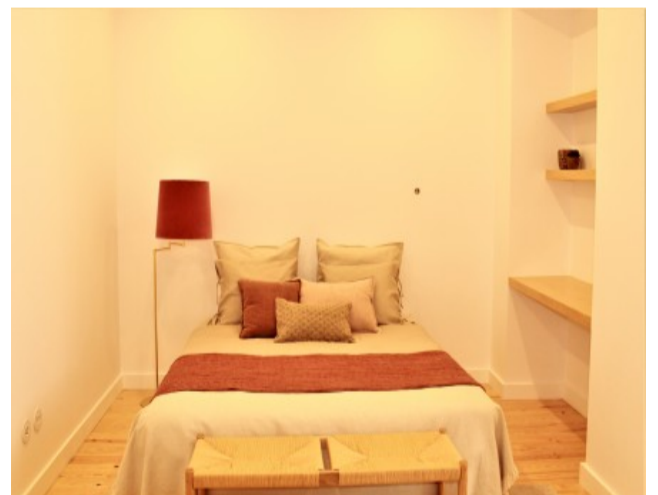

## Property Description

Find this cozy bright apartment in one of the most beautiful neighbourhoods in Lisbon historical centre - Janelas Verdes Fully refurbished and equipped, this apartment comprises one spacious living room with equipped kitchen, one bedroom on suite with closet and one toilette.

All features were kept as shown in the pictures and all materials were carefully chosen for comfort and according to portuguese traditional style.

Janelas Verdes, is placed in between Lapa and Santos overlooking the river and is where National Museum of Ancient Art hosts an amazing collection. Here one can relax on this quiet location and enjoy the gardens facing the river.