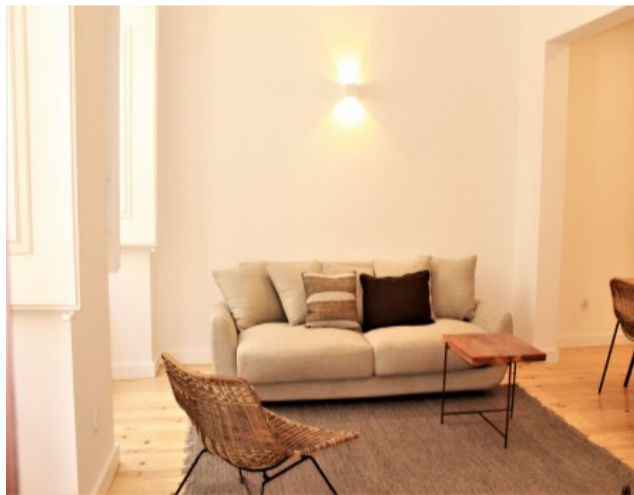

## Property Description

Find this cozy bright apartment in one of the most beautiful neighbourhoods in Lisbon historical centre - Janelas Verdes Fully refurbished and equipped, this apartment comprises one spacious living room with equipped kitchen, one bedroom on suite with closet and one toilette.

All features were kept as shown in the pictures and all materials were carefully chosen for comfort and according to portuguese traditional style.

Janelas Verdes, is placed in between Lapa and Santos overlooking the river and is where National Museum of Ancient Art hosts an amazing collection. Here one can relax on this quiet location and enjoy the gardens facing the river.