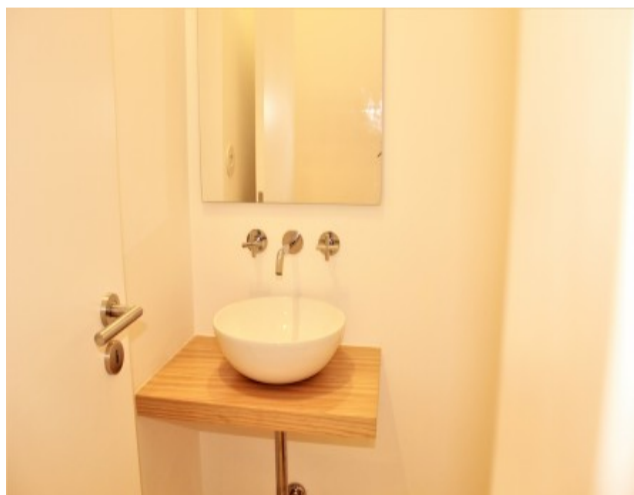

Property Description

Find this cozy bright apartment in one of the most beautiful neighbourhoods in Lisbon historical centre - Janelas Verdes Fully refurbished and equipped, this apartment comprises one spacious living room with equipped kitchen, one bedroom on suite with closet and one toilette.

All features were kept as shown in the pictures and all materials were carefully chosen for comfort and according to portuguese traditional style.

Janelas Verdes, is placed in between Lapa and Santos overlooking the river and is where National Museum of Ancient Art hosts an amazing collection. Here one can relax on this quiet location and enjoy the gardens facing the river.

logo

Telephone: +351 213 471 603

Email: info@portugalhomes.com

Praça da Alegria 1, 3rd Floor, 1250-004 Lisboa, Portugal Licence AMI - 14414 | APEMIP 5940