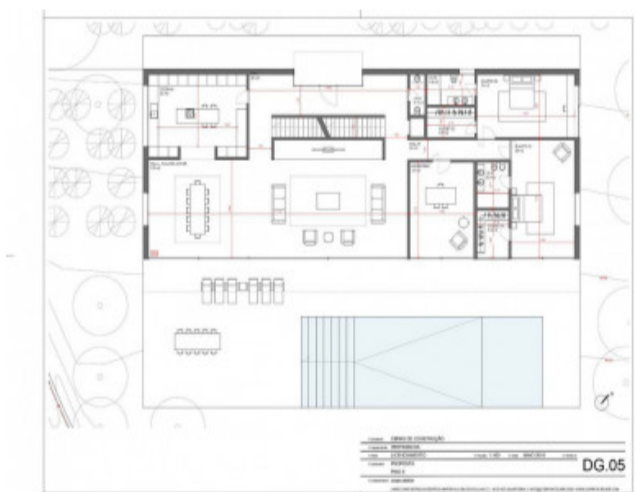

Property Description

This is a beautiful plot available for a construction project with amazing sea views.

Nestled in the prestigious Monte Rei Golf Resort, the plot is 2,125m² and it has a project approved for the construction of a large, contemporary six-bedroom villa.

The villa will have great sea and mountain views and excellent road access, close to the beautiful beaches of Tavira, 25 minutes away from Faro International Airport and close to Spain and all amenities.

Possibility to have the villa built at the final price of €3,200,000

logo

Telephone: +351 213 471 603

Email: info@portugalhomes.com

Praça da Alegria 1, 3rd Floor, 1250-004 Lisboa, Portugal Licence AMI - 14414 | APEMIP 5940