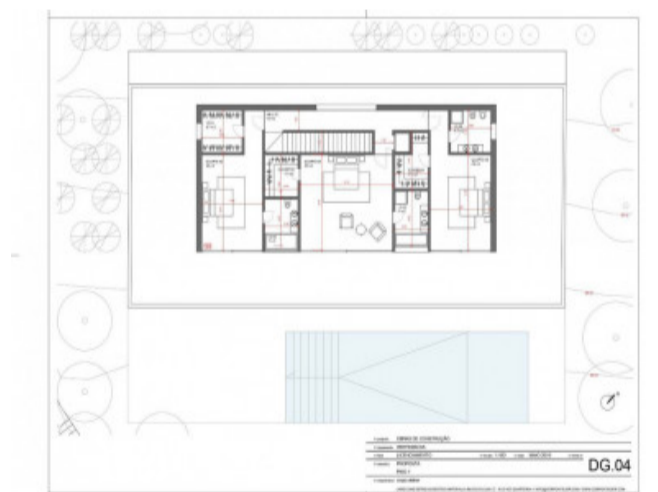

Property Description

This is a beautiful plot available for a construction project with amazing sea views.

Nestled in the prestigious Monte Rei Golf Resort, the plot is 2,125m² and it has a project approved for the construction of a large, contemporary six-bedroom villa.

The villa will have great sea and mountain views and excellent road access, close to the beautiful beaches of Tavira, 25 minutes away from Faro International Airport and close to Spain and all amenities.

Possibility to have the villa built at the final price of €3,200,000

logo

Telephone: +351 213 471 603

Email: info@portugalhomes.com

Praça da Alegria 1, 3rd Floor, 1250-004 Lisboa, Portugal Licence AMI - 14414 | APEMIP 5940