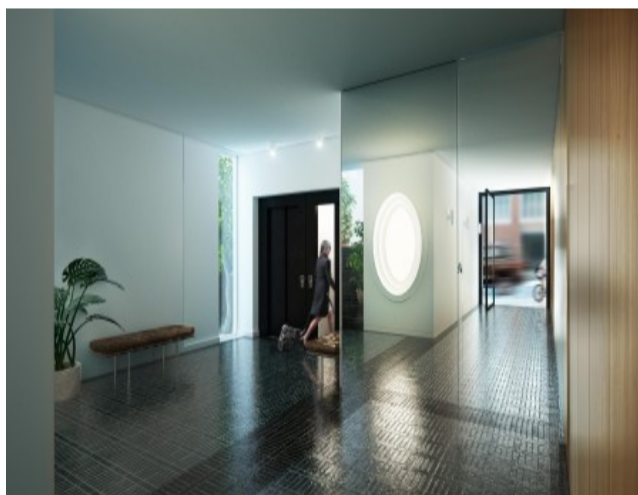

Gallery

logo

Telephone: +351 213 471 603

Email: info@portugalhomes.com

Praça da Alegria 1, 3rd Floor, 1250-004 Lisboa, Portugal Licence AMI - 14414 | APEMIP 5940