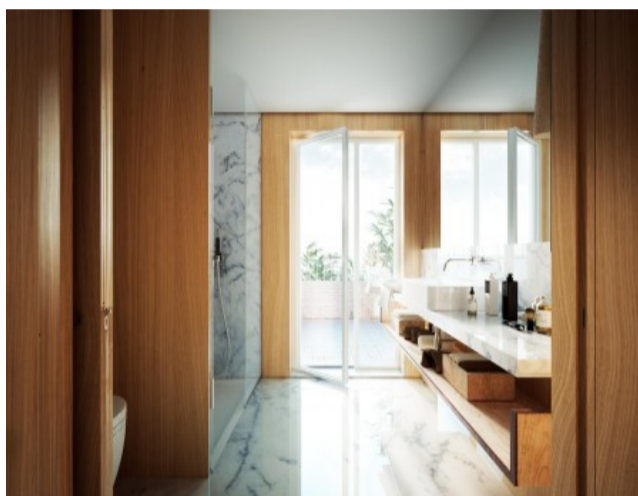

Gallery

logo

Telephone: +351 213 471 603

Email: info@portugalhomes.com

Praça da Alegria 1, 3rd Floor, 1250-004 Lisboa, Portugal Licence AMI - 14414 | APEMIP 5940