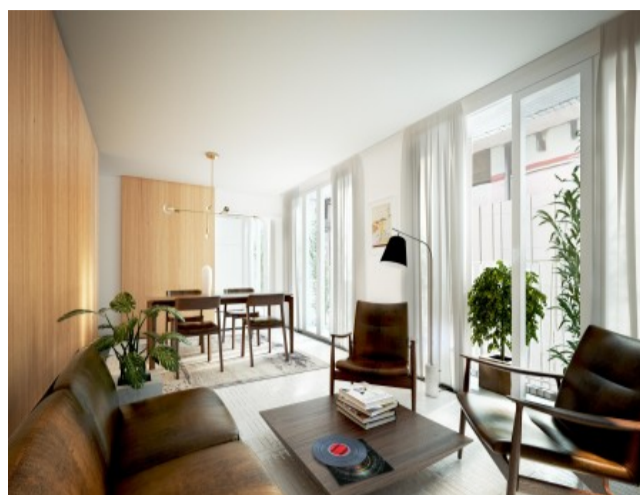

Gallery

logo

Telephone: +351 213 471 603

Email: info@portugalhomes.com

Praça da Alegria 1, 3rd Floor, 1250-004 Lisboa, Portugal Licence AMI - 14414 | APEMIP 5940