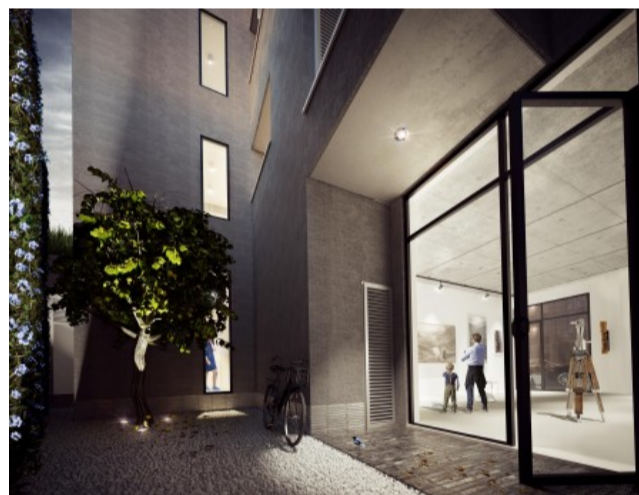

Gallery

logo

Telephone: +351 213 471 603

Email: info@portugalhomes.com

Praça da Alegria 1, 3rd Floor, 1250-004 Lisboa, Portugal Licence AMI - 14414 | APEMIP 5940