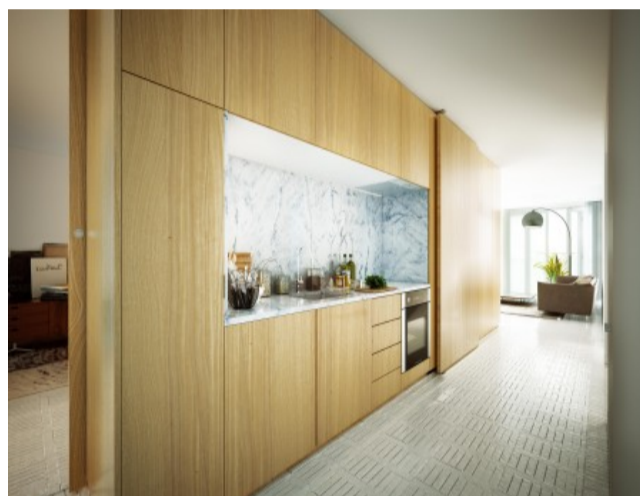

Gallery

logo

Telephone: +351 213 471 603

Email: info@portugalhomes.com

Praça da Alegria 1, 3rd Floor, 1250-004 Lisboa, Portugal Licence AMI - 14414 | APEMIP 5940