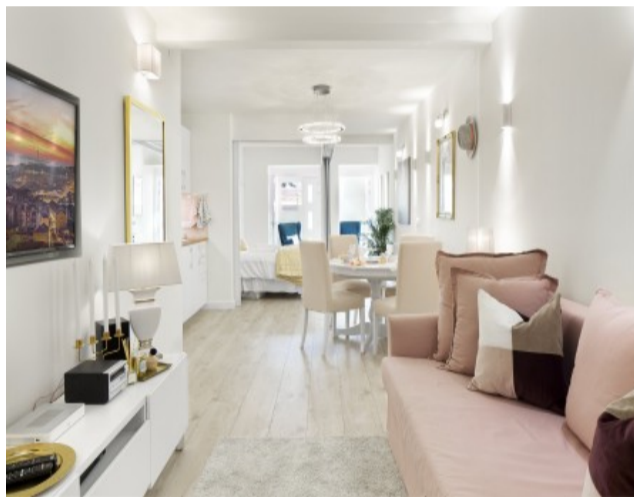

Property Description

Excellent 1 bedroom luxury apartment located in central Lisbon, the heart of the city.

The Bairro Alto area is a trendy neighborhood, a charming area with easy access to the main attractions of the city.

This property is conveniently located between Chiado and Principe Real, famous exciting areas of Lisbon.

The apartment features a light and airy master bedroom, a cozy stylish kitchen, a modern design living area, and a beautiful bathroom.

All the appliances are modern and easy to use.

The property is sold completely furnished!

With this location and these finishes, this property is an incredible investment opportunity.

Come and book a visit anytime.

logo

Telephone: +351 213 471 603

Email: info@portugalhomes.com

Praça da Alegria 1, 3rd Floor, 1250-004 Lisboa, Portugal Licence AMI - 14414 | APEMIP 5940