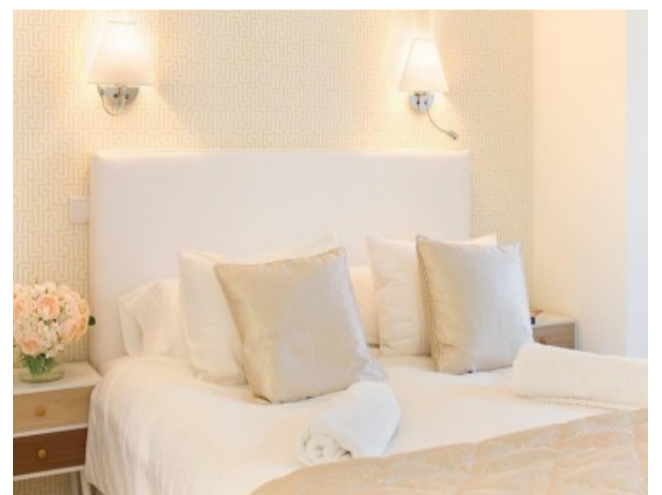

Property Description

Excellent 1 bedroom luxury apartment located in central Lisbon, the heart of the city.

The Bairro Alto area is a trendy neighborhood, a charming area with easy access to the main attractions of the city.

This property is conveniently located between Chiado and Principe Real, famous exciting areas of Lisbon.

The apartment features a light and airy master bedroom, a cozy stylish kitchen, a modern design living area, and a beautiful bathroom.

All the appliances are modern and easy to use.

The property is sold completely furnished!

With this location and these finishes, this property is an incredible investment opportunity.

Come and book a visit anytime.

logo

Telephone: +351 213 471 603

Email: info@portugalhomes.com

Praça da Alegria 1, 3rd Floor, 1250-004 Lisboa, Portugal Licence AMI - 14414 | APEMIP 5940